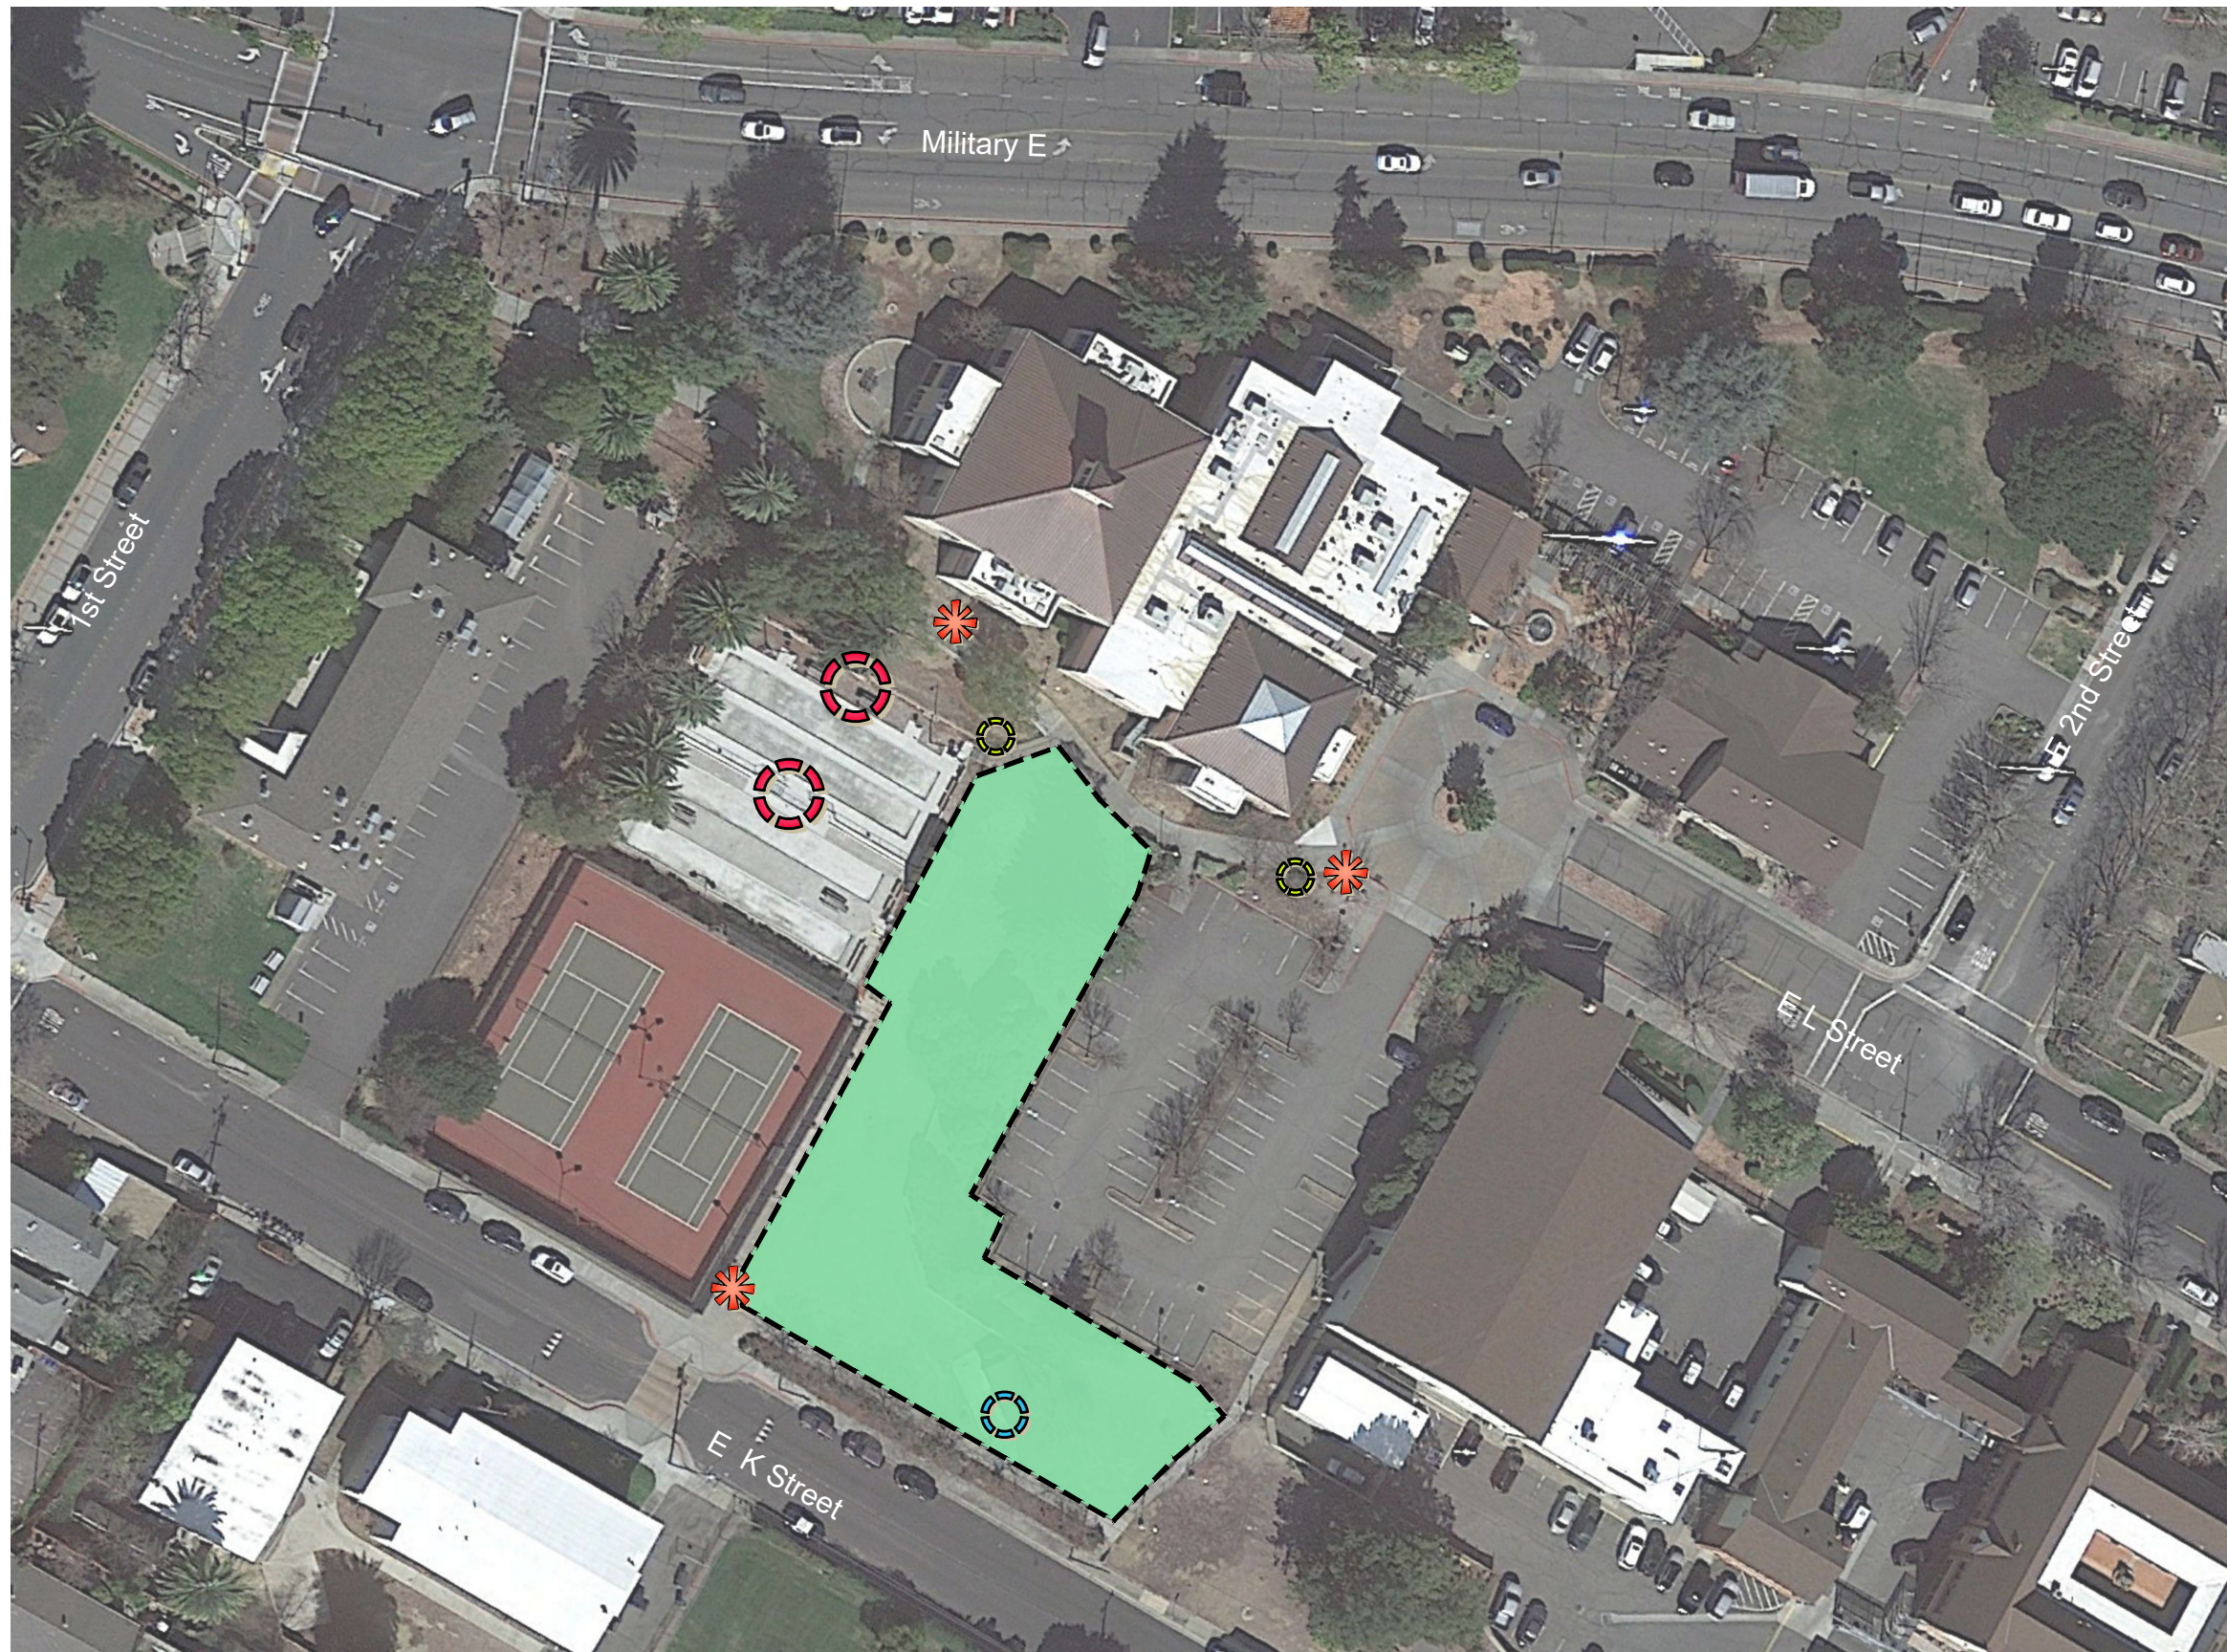

Parks, Trails, and Open
Space Master Plan

Concept Plan

Civic Center Park

150 E L St, Benicia, CA 94510

3.5 Acres

Proposed Improvements

-  Replace shrubs & groundcover
-  Wayfinding signage
-  Shade structure for Bocce courts
-  Replace restroom
-  Concrete Trash Receptacles

- Replace irrigation
- Replace 10% of trees
- Replace drinking fountain
- New lighting for bocce courts
- Access from L Street

RA LANDSCAPE ARCHITECTS PLANNERS INC.
6800 INDIANA AVENUE, SUITE 245
RIVERSIDE, CALIFORNIA 92506
LIC. #2799
PH. (951) 781-1930

Prj. No.: 20120

JUNE 2022

EXHIBIT #

21